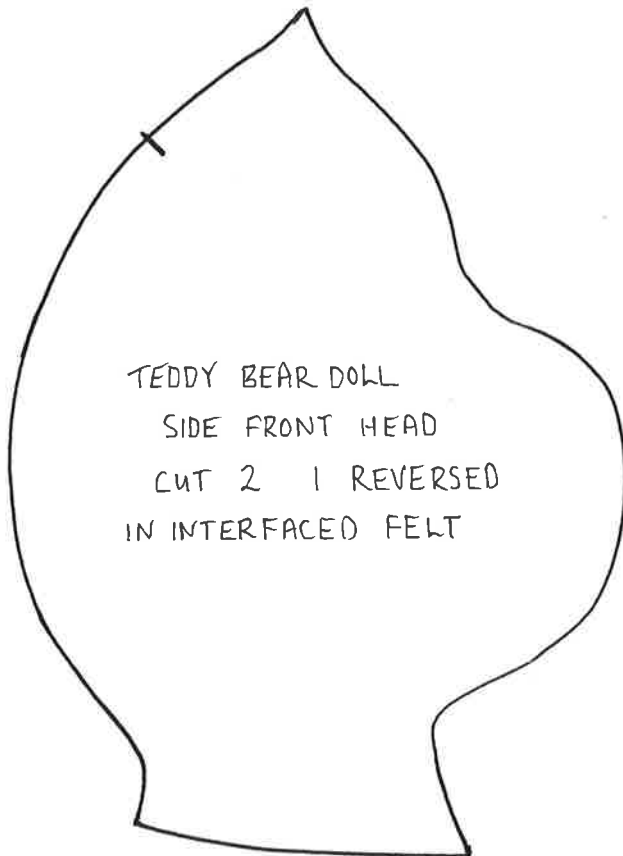

TEDDY BEAR DOLL HEAD

PATTERN TEMPLATES

By Lisa Pay

Page 1 of 1

NOSE TEMPLATE  
CUT 1  
IN BLACK, INTERFACED FELT

ANIMAL DOLL BODY  
PATTERN TEMPLATES  
By Lisa Pay

PAGE 2 OF 2

ANIMAL DOLL  
LOWER BODY  
CUT 2 1 REVERSED  
IN INTERFACED FABRIC

Leave open

ANIMAL DOLL ARM  
CUT 4 2 REVERSED  
IN INTERFACED FABRIC

LEG BEND GUIDE