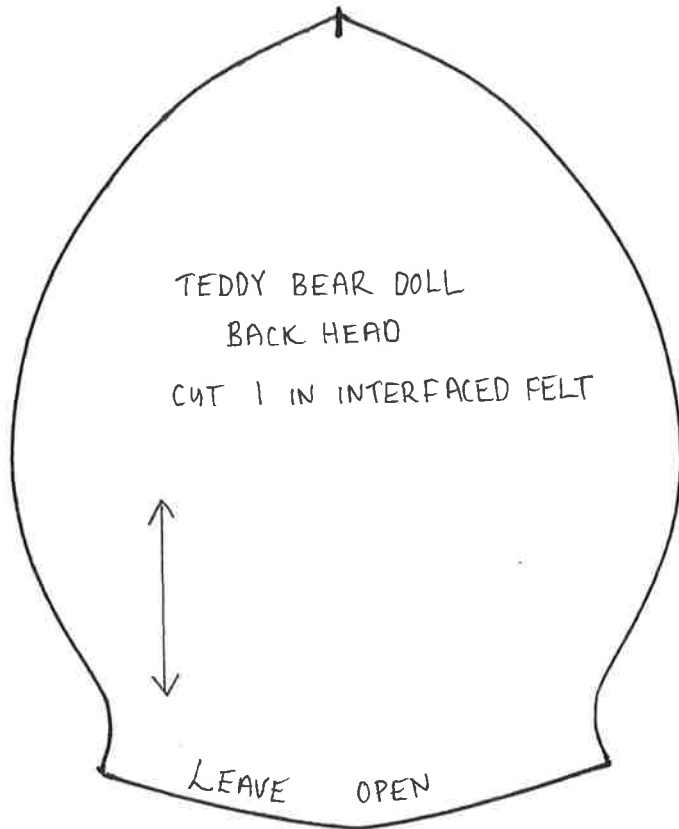

TEDDY BEAR DOLL HEAD

PATTERN TEMPLATES

By Lisa Pay

Page 1 of 1

NOSE TEMPLATE  
CUT 1  
IN BLACK, INTERFACED FELT

ANIMAL DOLL BODY  
PATTERN TEMPLATES  
By Lisa Pay

PAGE 2 OF 2

ANIMAL DOLL  
LOWER BODY  
CUT 2 1 REVERSED  
IN INTERFACED FABRIC

Leave open

ANIMAL DOLL ARM  
CUT 4 2 REVERSED  
IN INTERFACED FABRIC

LEG BEND GUIDE